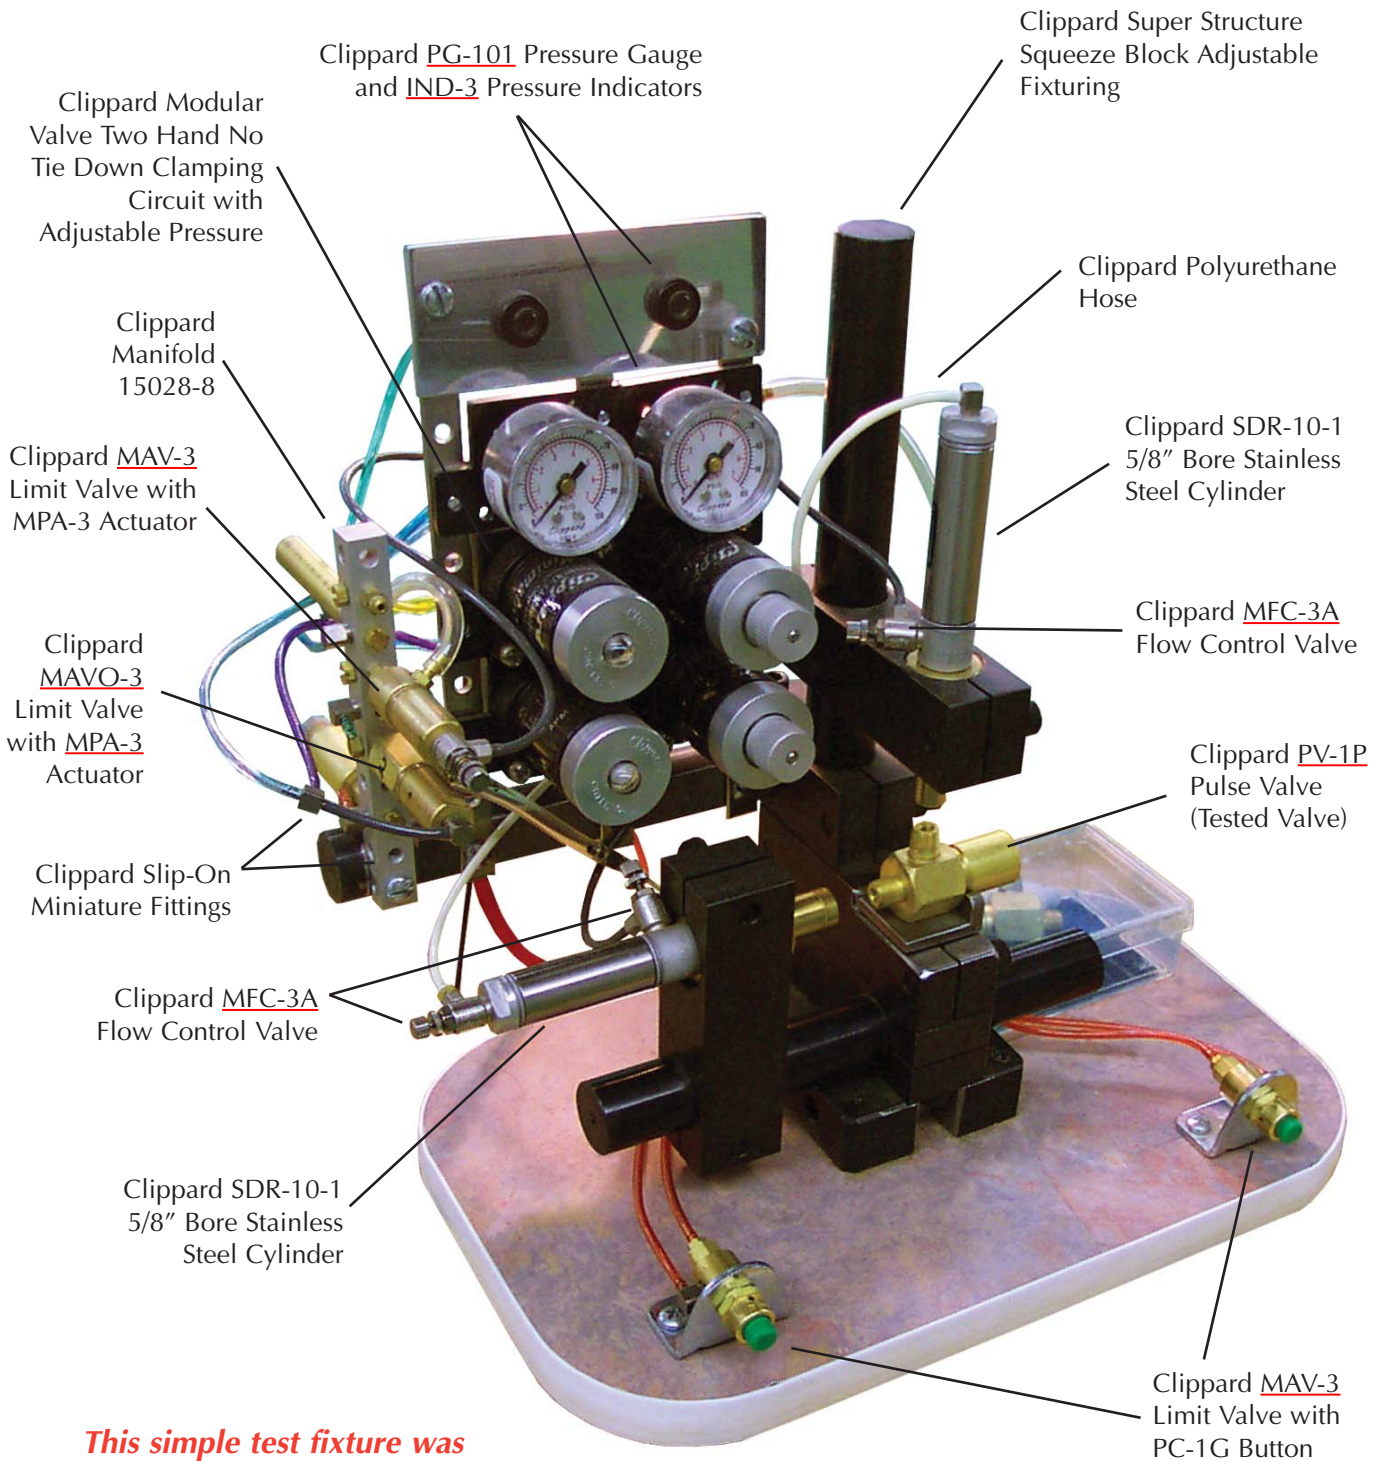

## Pneumatic Pulse Valve Leak Tester

***This simple test fixture was inexpensively and quickly built using standard Clippard products.***